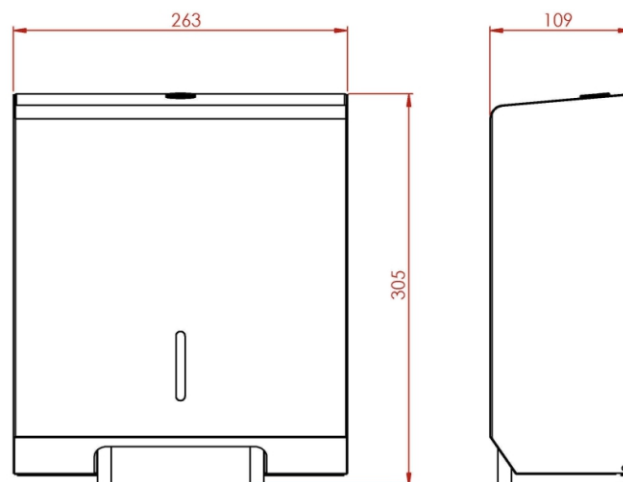

PL40MPS

Polished Stainless 10" Square Jumbo Dispenser

Product Features:

- Dispenses Mini Jumbo Toilet Tissue Paper
- Polished Stainless Steel
- 304L Grade Stainless Steel / 240g
- Takes standard 2 ¼" or 3" rolls
- Key Lockable

Manufactured in the UK

A slim and modern designed toilet roll dispenser finished in a polished stainless steel.

The key lockable unit offers a solid appearance as it has a fixed cover to a full back plate; this is finished in a powder coat to ensure no sharp edges for users when dispensing paper.

Made in a highly polished stainless steel finish.

Product Dimensions:

Height: 305mm Width: 263mm Depth: 109mm Weight: 2.2Kg Capacity: 240mm Roll